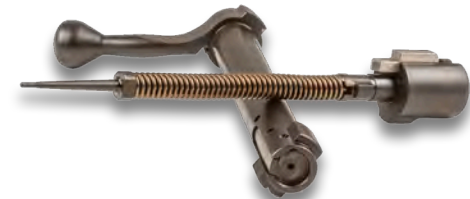

H.A.C.T.
2-STAGE TRIGGER

2-STAGE HACT TRIGGER

The 2-stage HACT Trigger features creep free, crisp light trigger pull and consistent let-off. The Howa HACT 2-stage triggers provide the shooter with the instant ability to achieve Sub-MOA right out of the box.

SUB-MOA GUARANTEE

ACCURACY GUARANTEED

Legacy Sports International guarantees all M1500 Howa Rifles to deliver Sub-MOA performance of 3 shots groups 1 inch or less at 100 yards with premium factory ammunition.

LIFETIME WARRANTY

UNMATCHED WARRANTY

Legacy Sports International offers a 100% Lifetime Warranty to the ORIGINAL PURCHASER on all HOWA rifles for manufacturer defects.