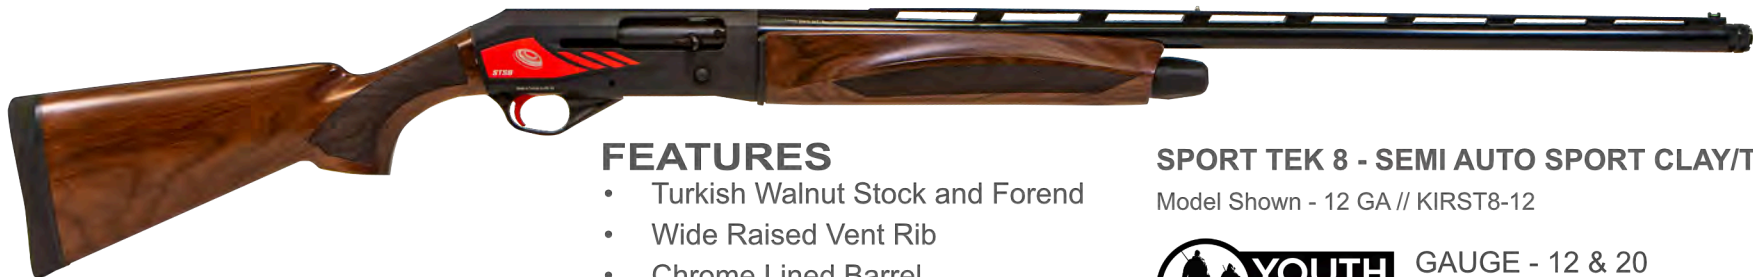

FEATURES

- Turkish Walnut Stock and Forend
- Wide Raised Vent Rib
- Chrome Lined Barrel
- Fiber Optic Front Sight/Mid Bead
- 5 Extended Chokes Included

SPORT TEK 8 - SEMI AUTO SPORT CLAY/TRAP

Model Shown - 12 GA // KIRST8-12

GAUGE - 12 & 20
BARREL - 28"

AVAILABLE LOP - 12.5"

SPORT TEK 8 // 3" CHAMBER // 14" LOP // MC-5 EXT CHOKES					
GAUGE	BARREL	LENGTH	BARREL FINISH	STOCK FINISH	STARTING MSRP
12	30"	50.5"	BLACK	WALNUT	$379
20