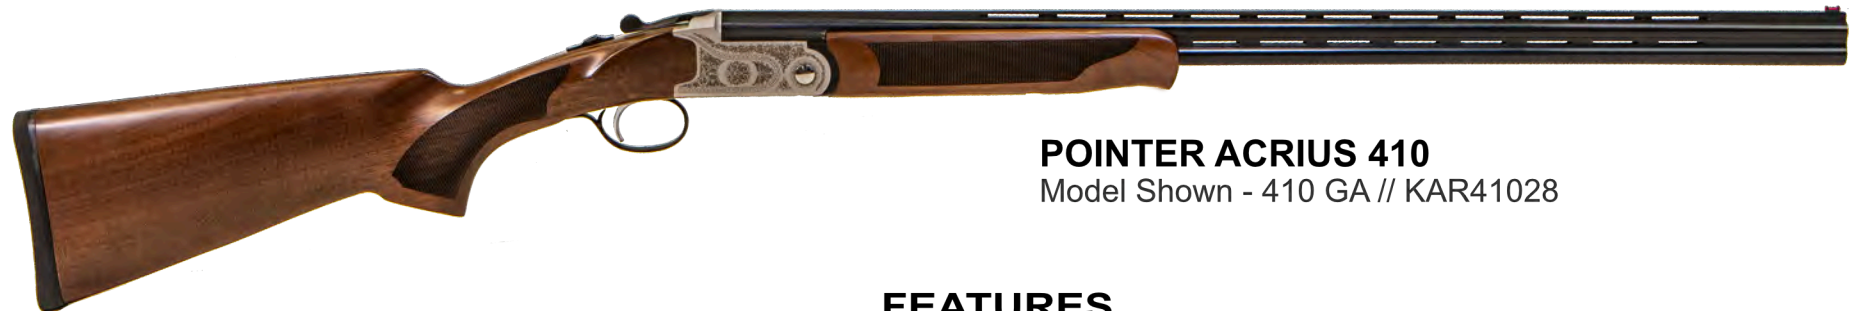

POINTER ACRIUS 410
Model Shown - 410 GA // KAR41028

AVAILABLE

GAUGE - 20 & .410

BARREL - 26"

LOP - 12.5"

FEATURES

- Turkish Walnut Stock & Forend
- Raised Vent Rib
- 28" Barrels (Youth Models 26")
- Fiber Optic Sight
- Barrel Selectors
- Chromed Lined Barrels
- 5 Chokes included
- Crisp Mechanical Triggers
- Laser Etched Receiver
- Extractors
- Youth Models in 20ga & .410

AVAILABLE IN WITH A 3" CHAMBER // LOP: 14" // MC-5 CHOKES

GAUGE	BARREL	LENGTH	STARTING MSRP
12	28"	45"	$429
20			
28			
410	26"(YOUTH) | 28"	43" | 45"