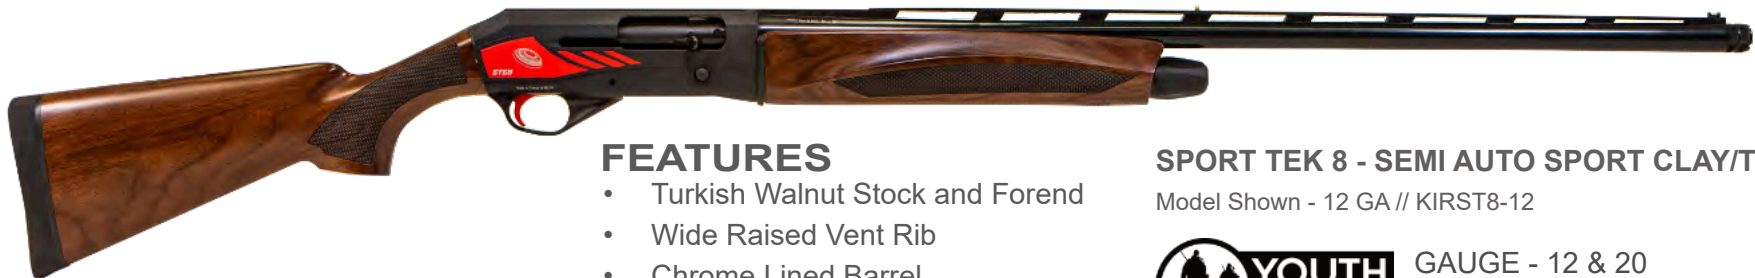

SPORT TEK 5 CLAY // 3" CHAMBER // 14" LOP | MC-5 EXT CHOKES

GAUGE	BARREL	LENGTH	BARREL FINISH	STOCK FINISH	STARTING MSRP
12	30"	47.2"	BLACK	WALNUT	$559

FEATURES

- Turkish Walnut Stock and Forend
- Wide Raised Vent Rib
- Chrome Lined Barrel
- Fiber Optic Front Sight/Mid Bead
- 5 Extended Chokes Included

SPORT TEK 8 - SEMI AUTO SPORT CLAY/TRAP

Model Shown - 12 GA // KIRST8-12

GAUGE - 12 & 20
BARREL - 28"

AVAILABLE LOP - 12.5"

SPORT TEK 8 // 3" CHAMBER // 14" LOP // MC-5 EXT CHOKES

GAUGE	BARREL	LENGTH	BARREL FINISH	STOCK FINISH	STARTING MSRP
12	30"	50.5"	BLACK	WALNUT	$379
20