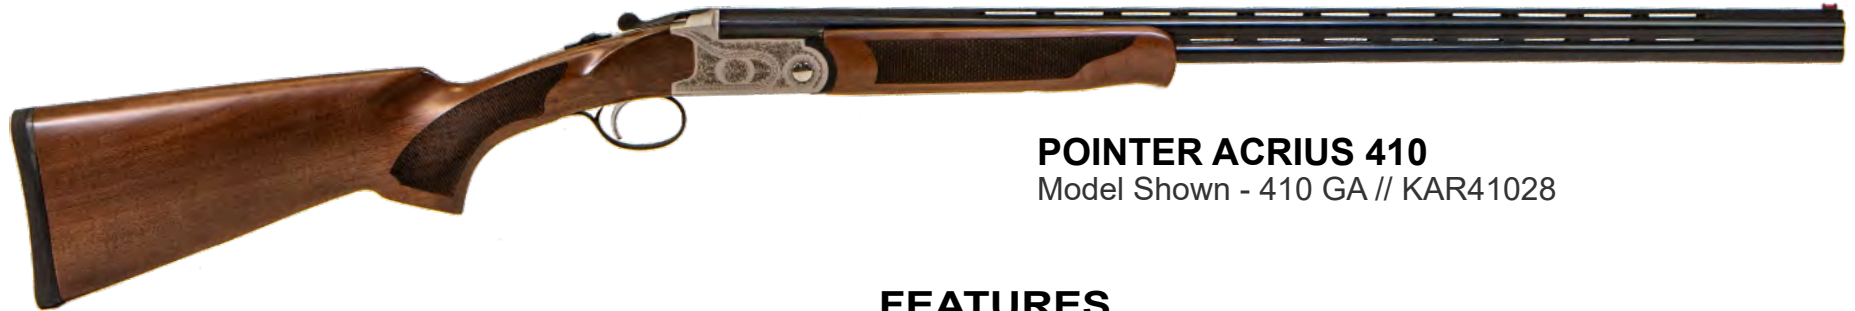

POINTER ACRIUS 410
Model Shown - 410 GA // KAR41028

GAUGE - 20 & .410
BARREL - 26"
LOP - 12.5"

FEATURES

- Turkish Walnut Stock & Forend
- Raised Vent Rib
- 28" Barrels (Youth Models 26")
- Fiber Optic Sight
- Barrel Selectors
- Chromed Lined Barrels
- 5 Chokes included
- Crisp Mechanical Triggers
- Laser Etched Receiver
- Extractors
- Youth Models in 20ga & .410

AVAILABLE IN WITH A 3" CHAMBER // LOP: 14" // MC-5 CHOKES

GAUGE	BARREL	LENGTH	STARTING MSRP
12	28"	45"	$449
20			
28			
410	26"(YOUTH) | 28"	43" | 45"